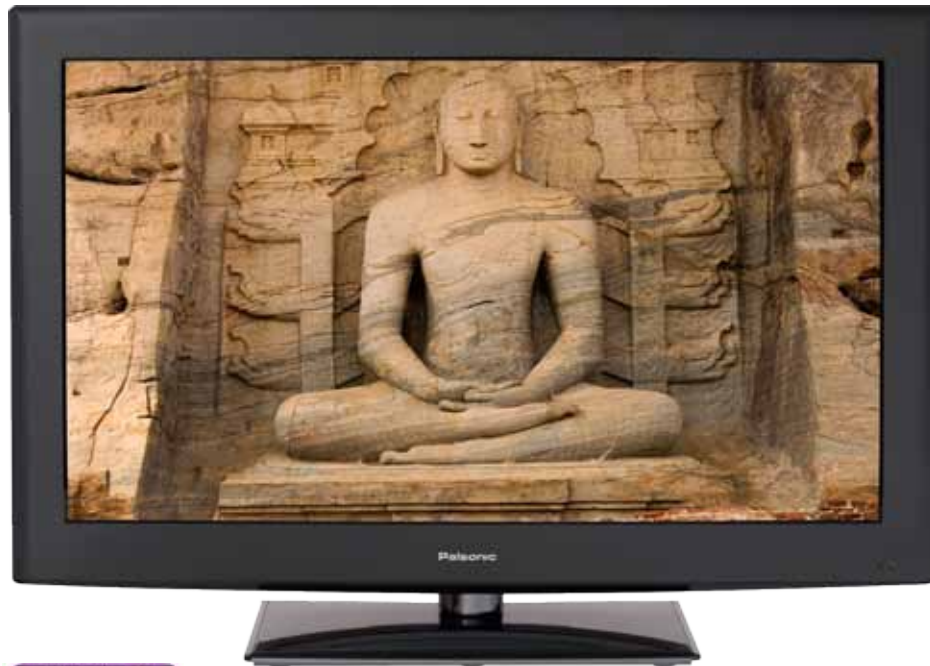

TFTV557FHD

55cm Widescreen LCD Television

Full HD 1920 x 1080 Screen in Palsonic New 55cm LCD TV with USB Record Function, Integrated High Definition Digital Tuner & HDMI Connections.

- **55cm (21.5") Widescreen TFT LCD TV.**
- **1920 x 1080 Resolution Screen.**
- **Integrated High Definition Digital Tuner** - watch all the digital TV channels, such as ABC2, ABC3, ABC News 24, 7TWO, 7mate, GEM, GO! 99, ONE HD, ELEVEN, SBS TWO, TVS plus all the other Free-to-Air Digital channels without the need for an add-on set top box.
- **High-Definition Multimedia Interface (HDMI)** - Allows you to connect any HDMI equipped DVD, Amplifier or other components over a single cable and for high quality picture & sound.
- **USB DTV Record** - Timer or Instant Record DTV to a USB external device & playback at a time of your choosing allowing you Pause, Rewind or Fast Forward your recording.
- **Progressive Scan** - higher picture quality when playing a DVD or Blu-ray Disc.
- **DVD Component & Computer Inputs.**
- **12 Volt DC Input** - use in car, caravan, boat or anywhere there is a 12V outlet (DC Lead Optional).
- **AV Input & Coaxial Output.**
- Sleep Timer, Last Channel Recall & Teletext Functions.
- Headphone for Private Listening.
- Viewing Angle 170°/160°.
- Contrast 1000:1, Brightness 300cd/m2.
- Full Function Remote Control.

LCD TV

55cm Screen Size	PARENTAL Lock	WXGA PC Input	TELETEXT Decoder	COMPONENT Input	12 VOLT Input
STAND-BY POWER 1W Energy Saving	Pscan Progressive	USB	HDMI	7 DAY EPG Electronic Program Guide	DVB DIGITAL VIDEO BROADCASTING